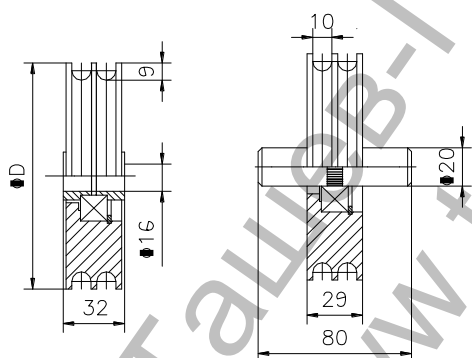

**Ролка Estebro® за плъзгащи се врати с втулка ф 180x29 мм,
стоманена, U-29**

Cod	Dimens.	$\varnothing D$			Peso Max. Kg
142	100x29	98	8	9,50	655
113	120x29	118	4	7,60	655
114	150x29	147	4	12,50	655
118	180x29	177	4	19,05	655
115	200x29	197	4	24,10	655

Family: Wheels

Material: 11SMn30 steel

Finish: Zinc-plated

Maximum weight supported by the bearing*: See table

Description: Wheel with a 6204 2RS bearing which is installed on overhead doors to allow their opening and closing. It allows the connection of the two cables which support the counterweights placed in both sides of the door, generating a simultaneous elevation movement that avoids possible imbalances or blockages. It can be supplied with reducing sleeves to 16 mm, or with an axle of Ø 20 mm and 80 mm long.

***In perfect conditions of installation, usage and maintenance.**

Продукт: [Ролка Estebro® за плъзгачи се врати с втулка ф 180x29 мм, стоманена, U-29](#)

Категория: [Плъзгачи се врати](#)

Бранд: [Estebro®](#)